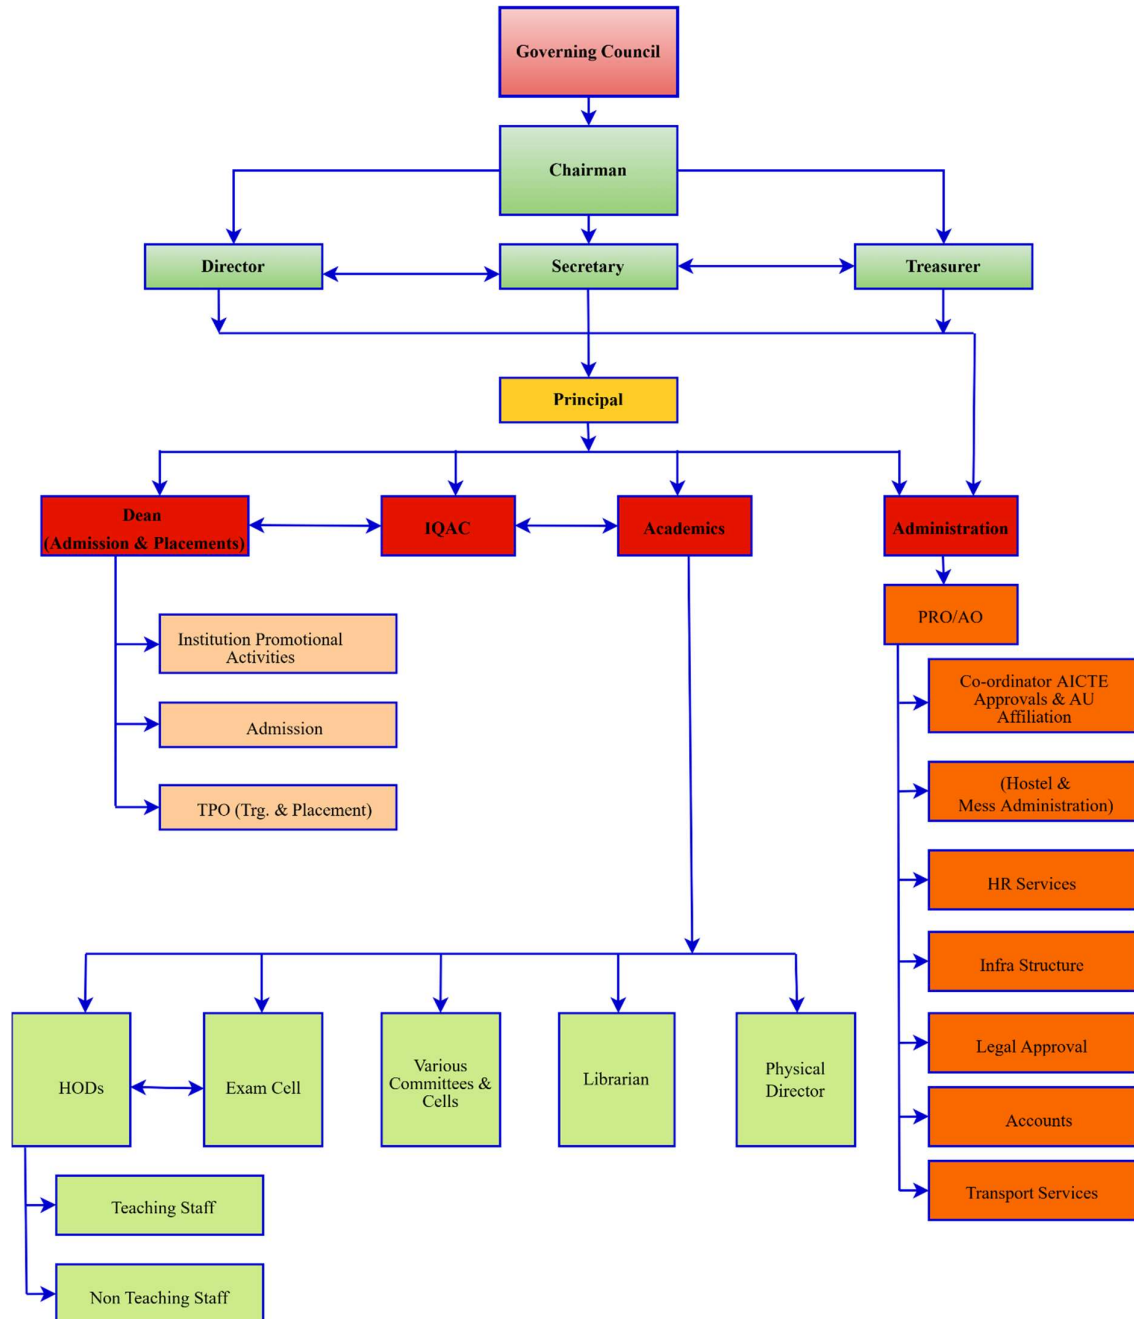

MAHA BARATHI ENGINEERING COLLEGE

NH-79, SALEM-CHENNAI HIGHWAY, A.VASUDEVANUR, CHINNASALEM (TK), KALLAKURICHI (DT), 606 201.

Approved by AICTE, New Delhi & Affiliated to Anna University, Chennai

Accredited by NAAC and Recognized under section 2(f) & 12B of UGC, New Delhi.

www.mbec.ac.in | Ph: 04151-256333, 257333 | E-mail: mbec123@gmail.com

Organizational Chart

PRINCIPAL
MAHA BARATHI ENGINEERING COLLEGE
A.VASUDEVANUR (Po) CHINNASALEM (Tk.)
KALLAKURICHI DIST. 606 201,